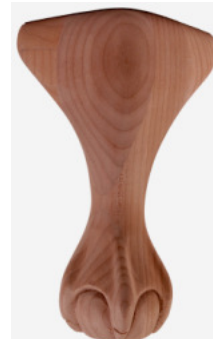

ONLYAY-2-M

24" x 5" x 3/4" Hand Carved Onlay

ONLYAY-2-L

36" x 7-1/2" x 7/8" Hand Carved Onlay

ONLYAY-3-S

20" x 5" x 5/8" Hand Carved Onlay

Corbels *and* Posts.com

Bunn Feet & Legs - Available in Cherry, Maple, Red Oak, Alder & Rubberwood

BUNN-2

Turned Bunn Foot 4" x 4

BUNN-3

Turned Bunn Foot 4" x 6'

LEG-8

Carved Leg 4" x 4" x 9"

LEG-5

Carved Ball and Claw Leg 4" x 4" x 8"

LEG-3

Ball & Claw Leg 4-1/8" x 4-1/8" x 6'

LEG-4

Ball & Claw Leg 4" x 4" x 8"

Corbels *and* Posts.com

Legs - Available in Cherry, Maple, Red Oak, Alder & Rubberwood

LEG-6

Traditional Queen Anne Leg 4" x 4" x 6"