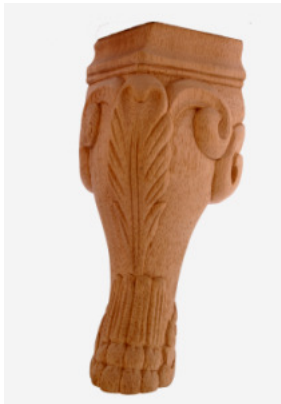

ONLYAY-2-M

24" x 5" x 3/4" Hand Carved Onlay

ONLYAY-2-L

36" x 7-1/2" x 7/8" Hand Carved Onlay

ONLYAY-3-S

20" x 5" x 5/8" Hand Carved Onlay

Corbels *and* Posts.com

Bunn Feet & Legs - Available in Cherry, Maple, Red Oak, Alder & Rubberwood

BUNN-2

Turned Bunn Foot 4" x 4

BUNN-3

Turned Bunn Foot 4" x 6'

LEG-8

Carved Leg 4" x 4" x 9"

LEG-5

Carved Ball and Claw Leg 4" x 4" x 8"